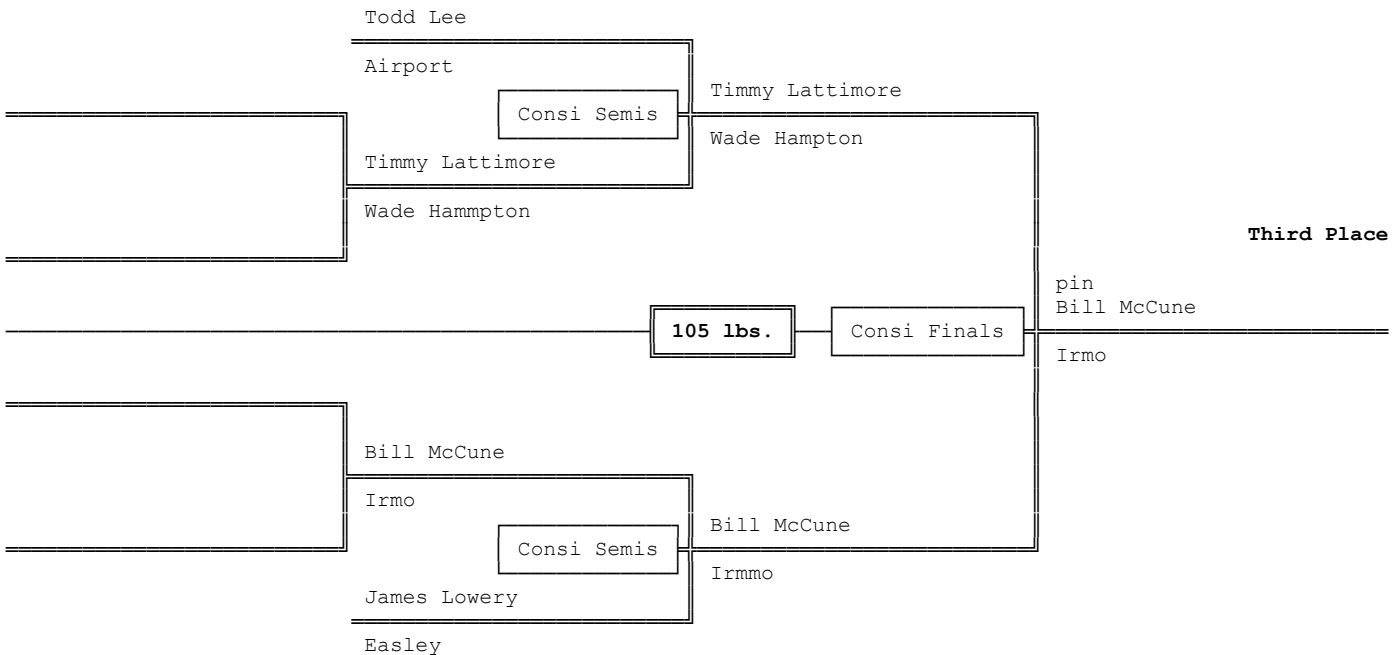

Consolation Bracket - 105 lbs.