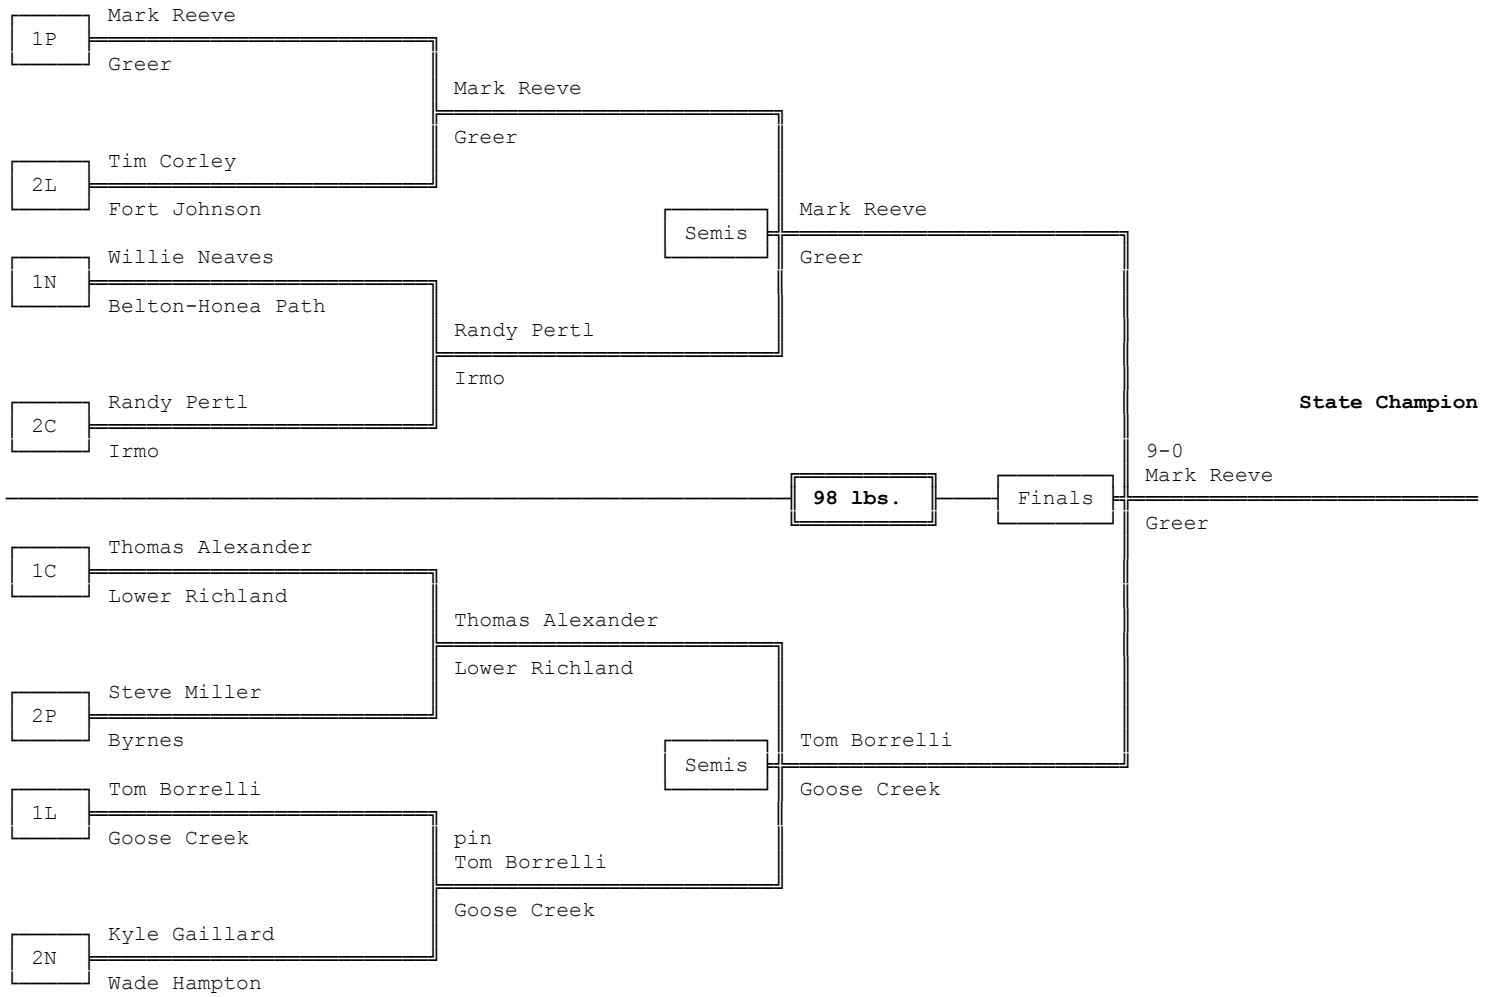

1974 4A-3A-2A-1A South Carolina High School State Wrestling Tournament

State Qualifiers - Piedont (P), Lower (L), Central (C), Northwest (N)

Championship Bracket - 98 lbs.

Consolation Bracket - 98 lbs.

1974 4A-3A-2A-1A South Carolina High School State Wrestling Tournament