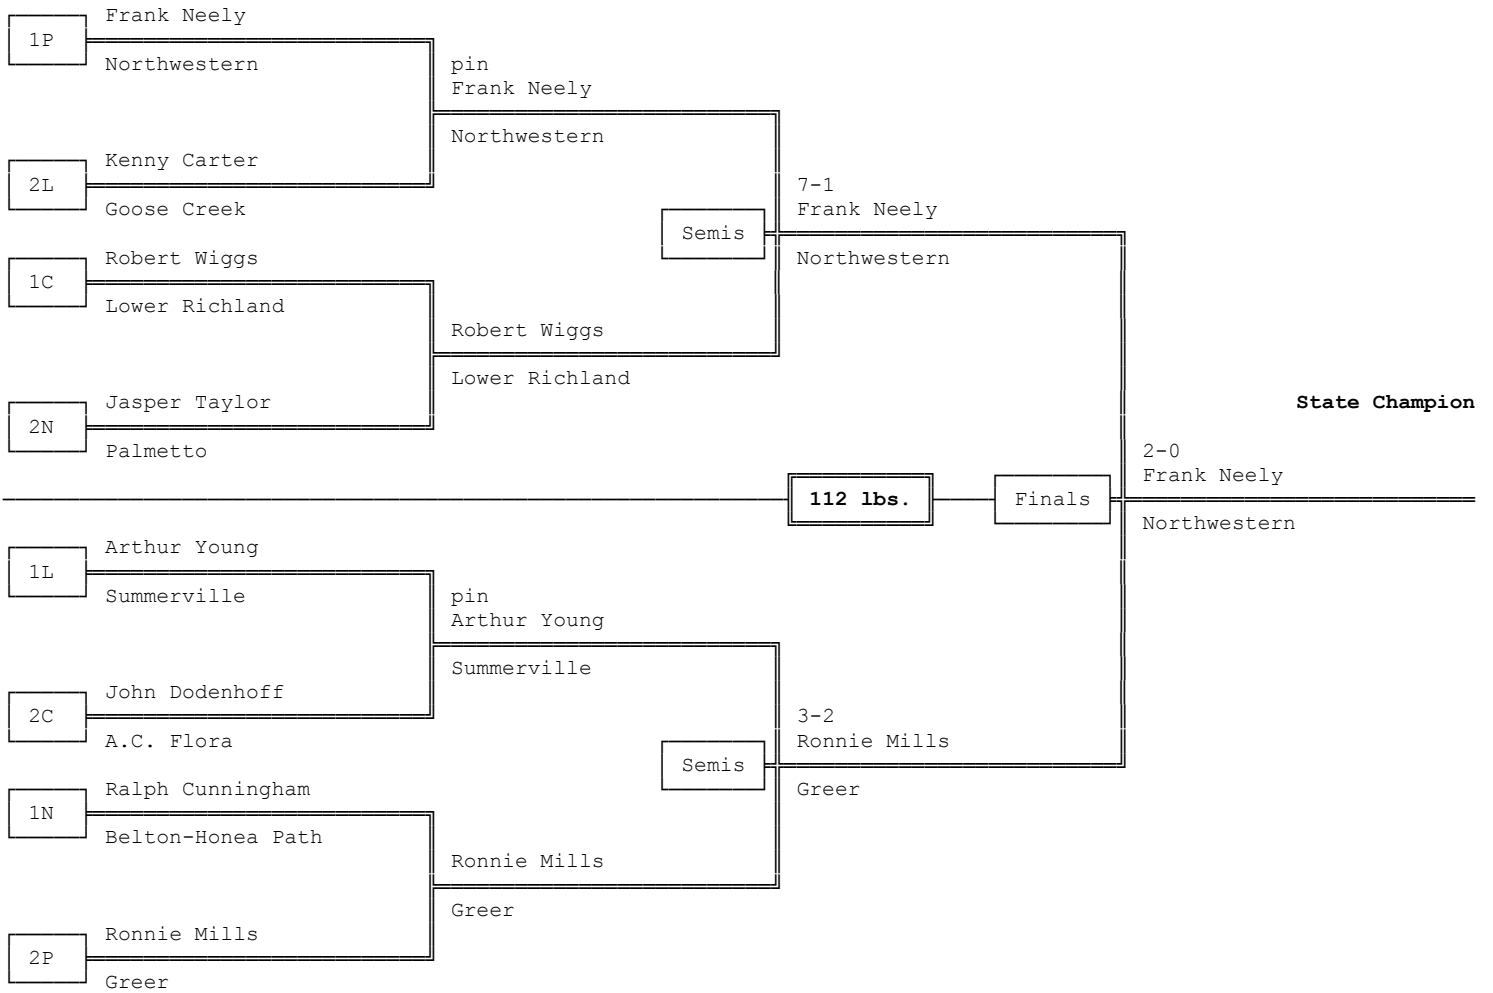

Championship Bracket - 105 lbs.

Consolation Bracket - 105 lbs.

1974 4A-3A-2A-1A South Carolina High School State Wrestling Tournament

Championship Bracket - 112 lbs.

Consolation Bracket - 112 lbs.

1974 4A-3A-2A-1A South Carolina High School State Wrestling Tournament