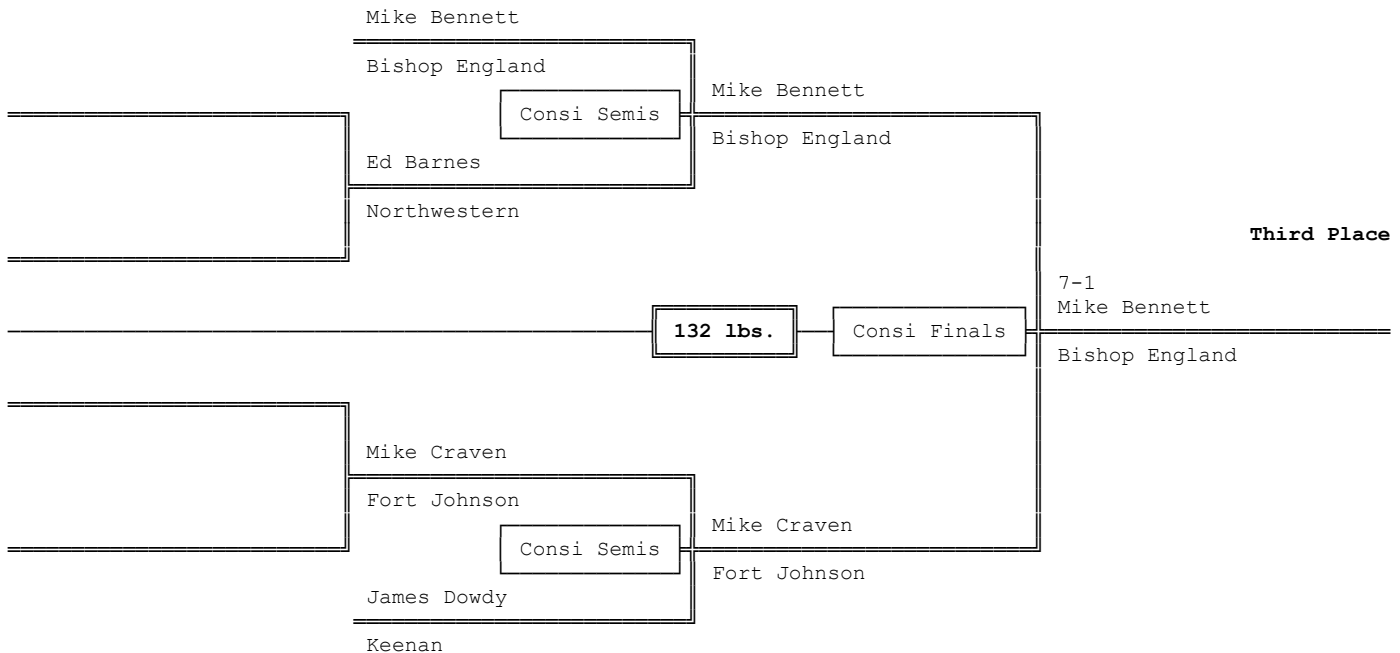

Consolation Bracket - 132 lbs.