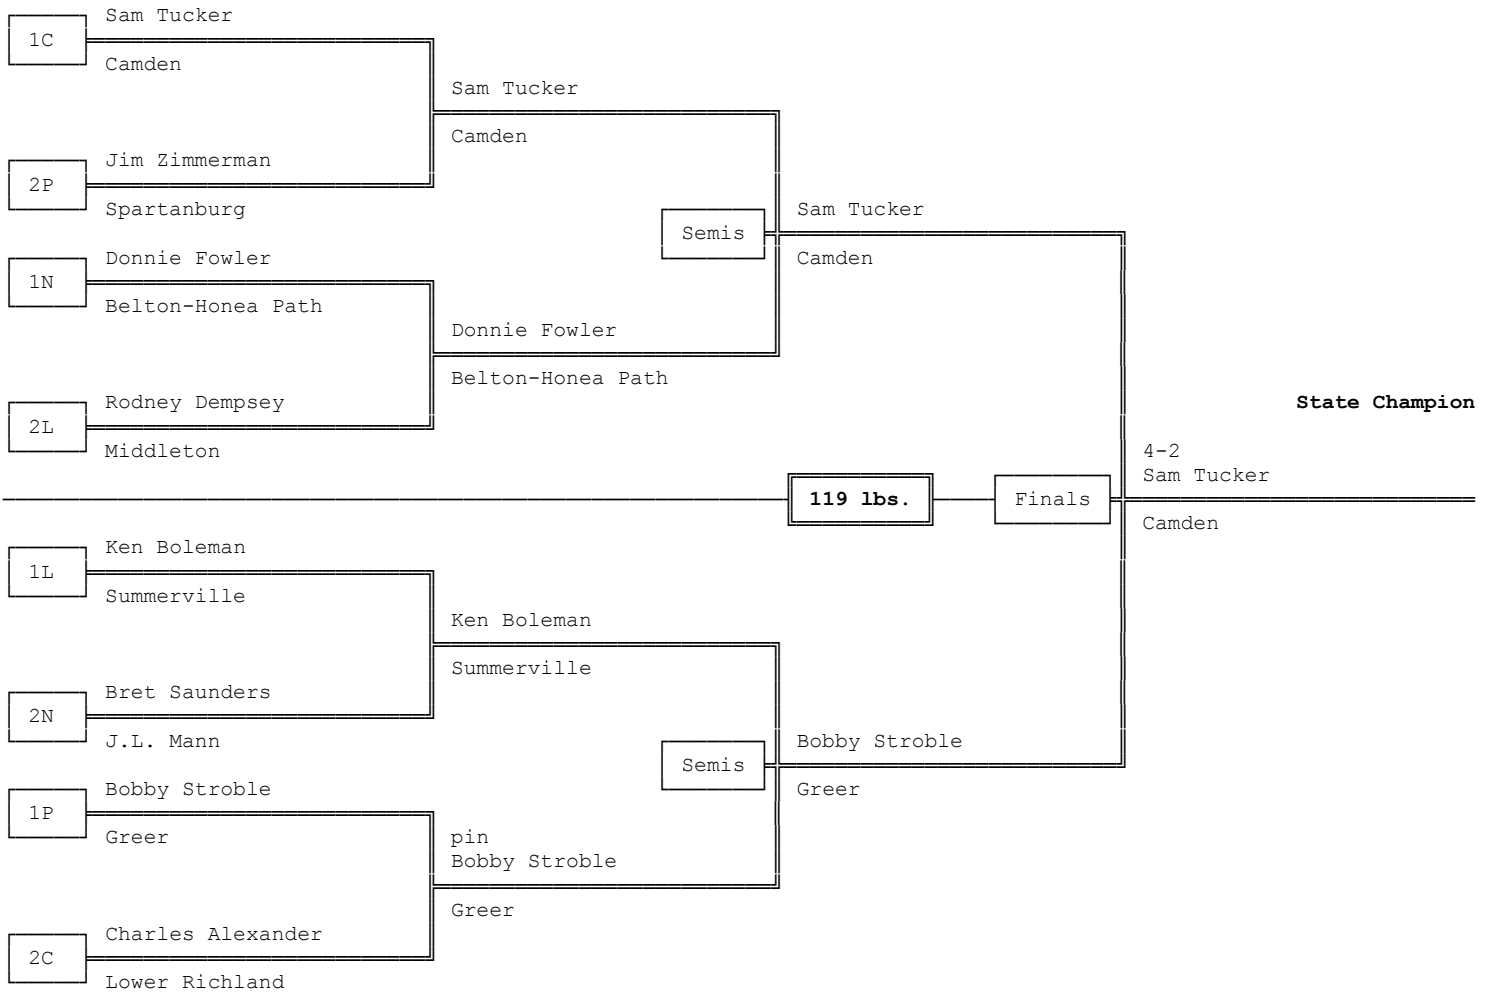

1974 4A-3A-2A-1A South Carolina High School State Wrestling Tournament

Championship Bracket - 119 lbs.