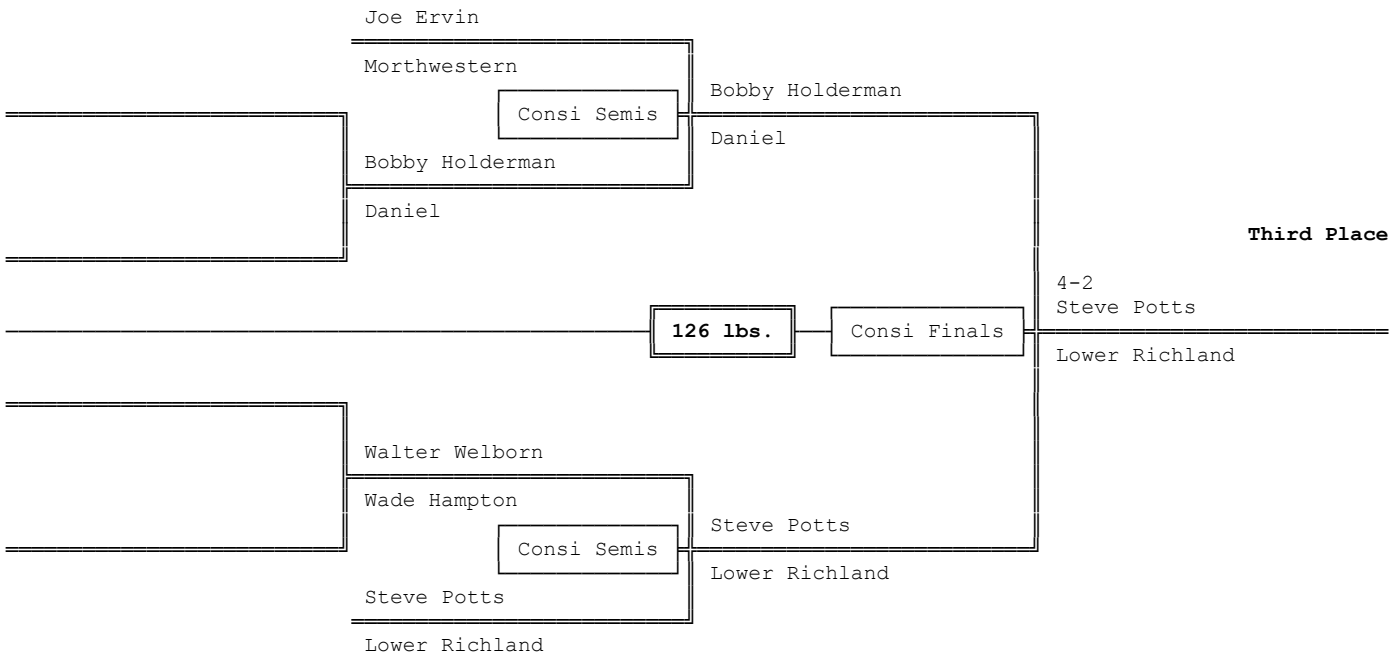

Championship Bracket - 119 lbs.

Consolation Bracket - 119 lbs.

1974 4A-3A-2A-1A South Carolina High School State Wrestling Tournament

Championship Bracket - 126 lbs.

Consolation Bracket - 126 lbs.

1974 4A-3A-2A-1A South Carolina High School State Wrestling Tournament