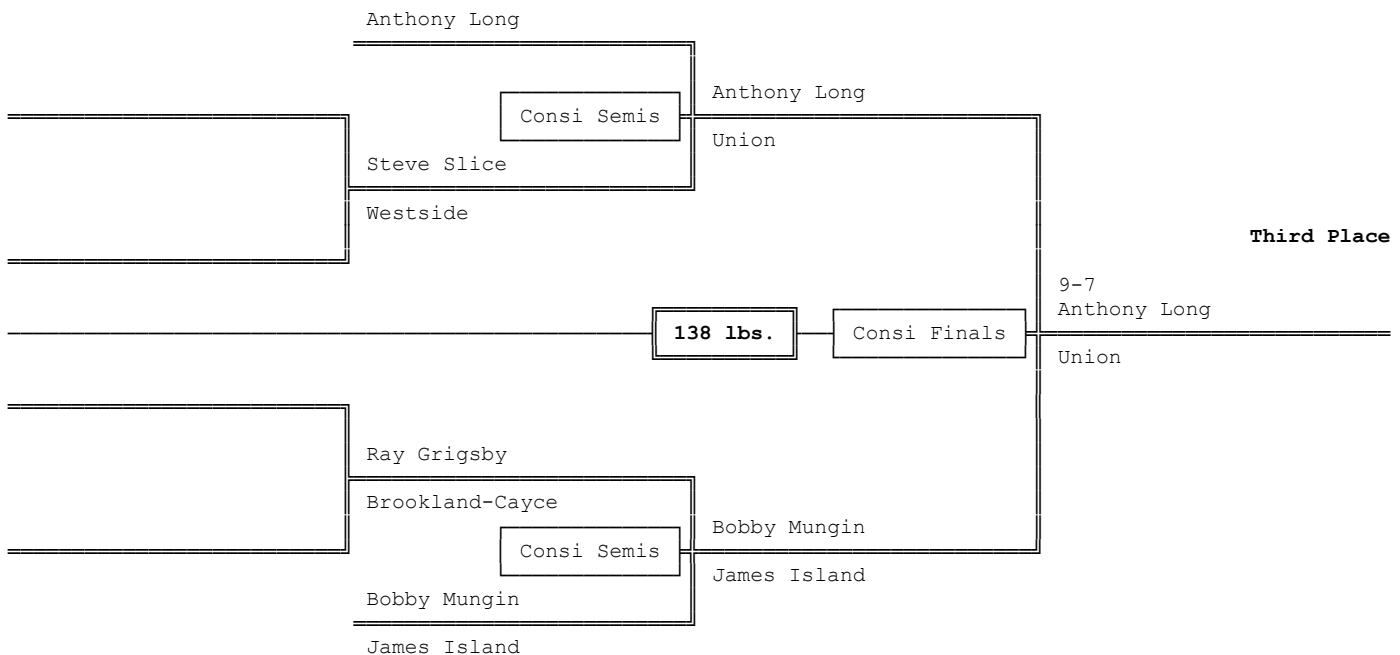

Championship Bracket - 132 lbs.

Consolation Bracket - 132 lbs.

1974 4A-3A-2A-1A South Carolina High School State Wrestling Tournament

Championship Bracket - 138 lbs.

Consolation Bracket - 138 lbs.

1974 4A-3A-2A-1A South Carolina High School State Wrestling Tournament