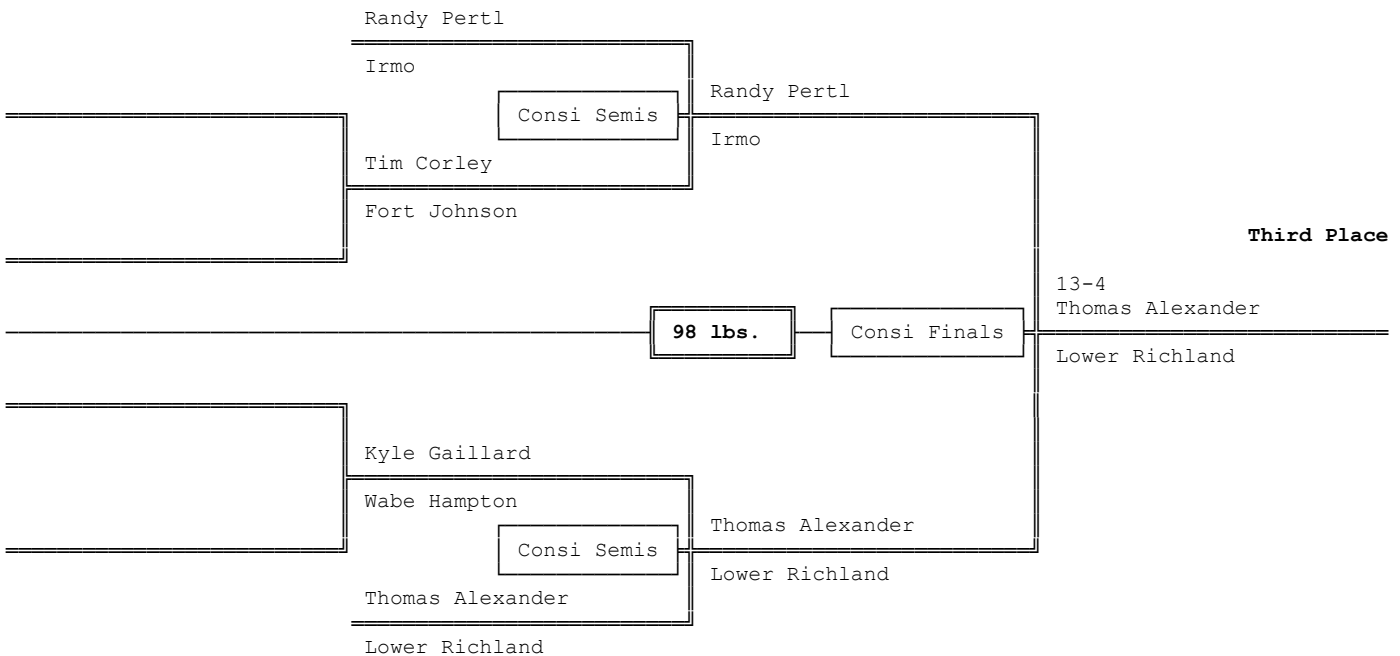

1974 4A-3A-2A-1A South Carolina High School State Wrestling Tournament

State Qualifiers - Piedont (P), Lower (L), Central (C), Northwest (N)

Championship Bracket - 98 lbs.

Consolation Bracket - 98 lbs.

1974 4A-3A-2A-1A South Carolina High School State Wrestling Tournament