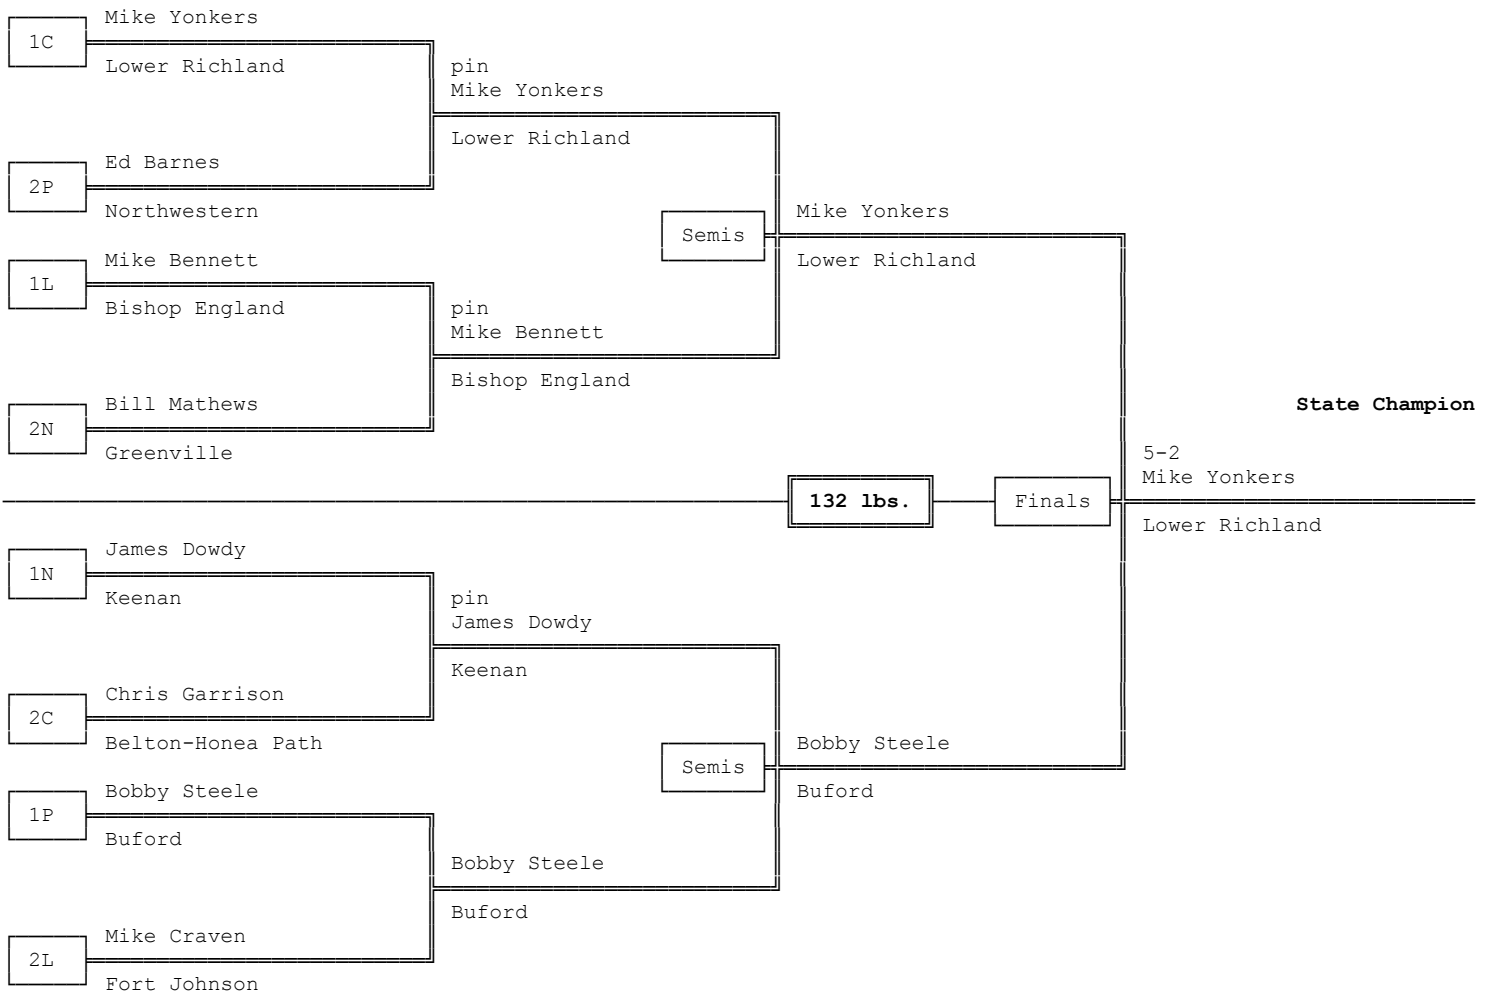

1974 4A-3A-2A-1A South Carolina High School State Wrestling Tournament

Championship Bracket - 132 lbs.