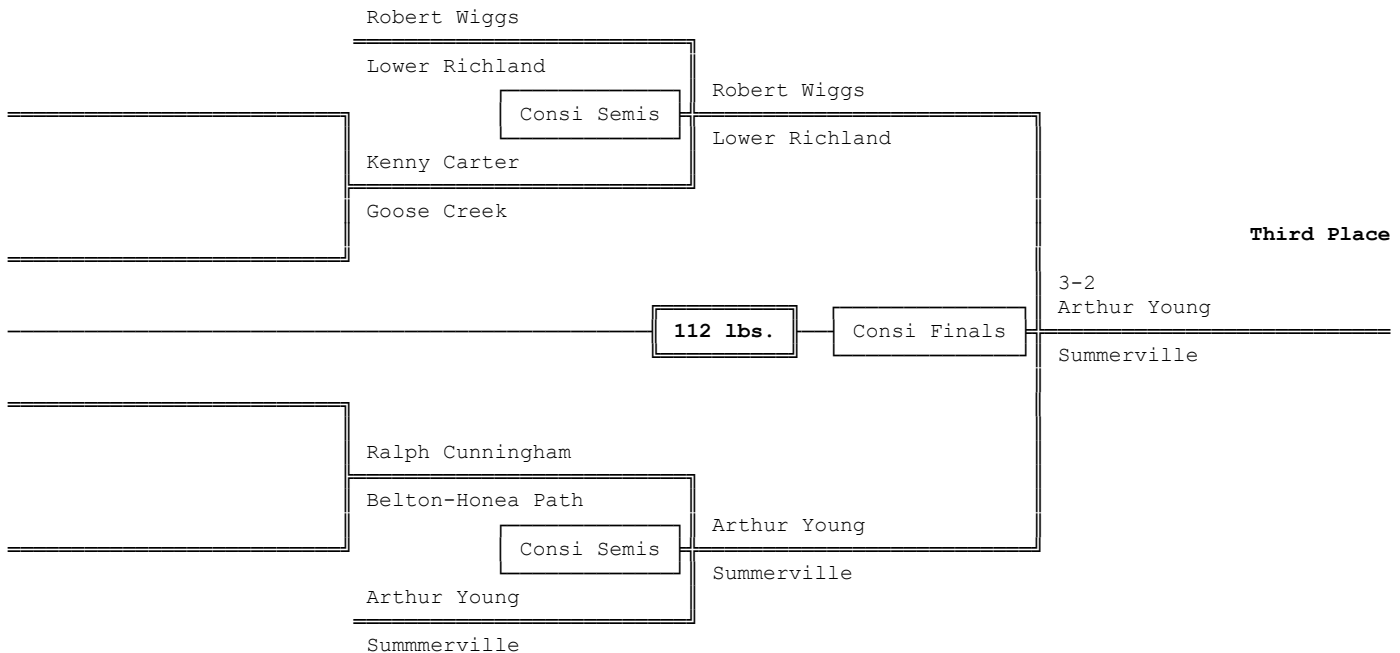

Championship Bracket - 105 lbs.

Consolation Bracket - 105 lbs.

1974 4A-3A-2A-1A South Carolina High School State Wrestling Tournament

Championship Bracket - 112 lbs.

Consolation Bracket - 112 lbs.

1974 4A-3A-2A-1A South Carolina High School State Wrestling Tournament