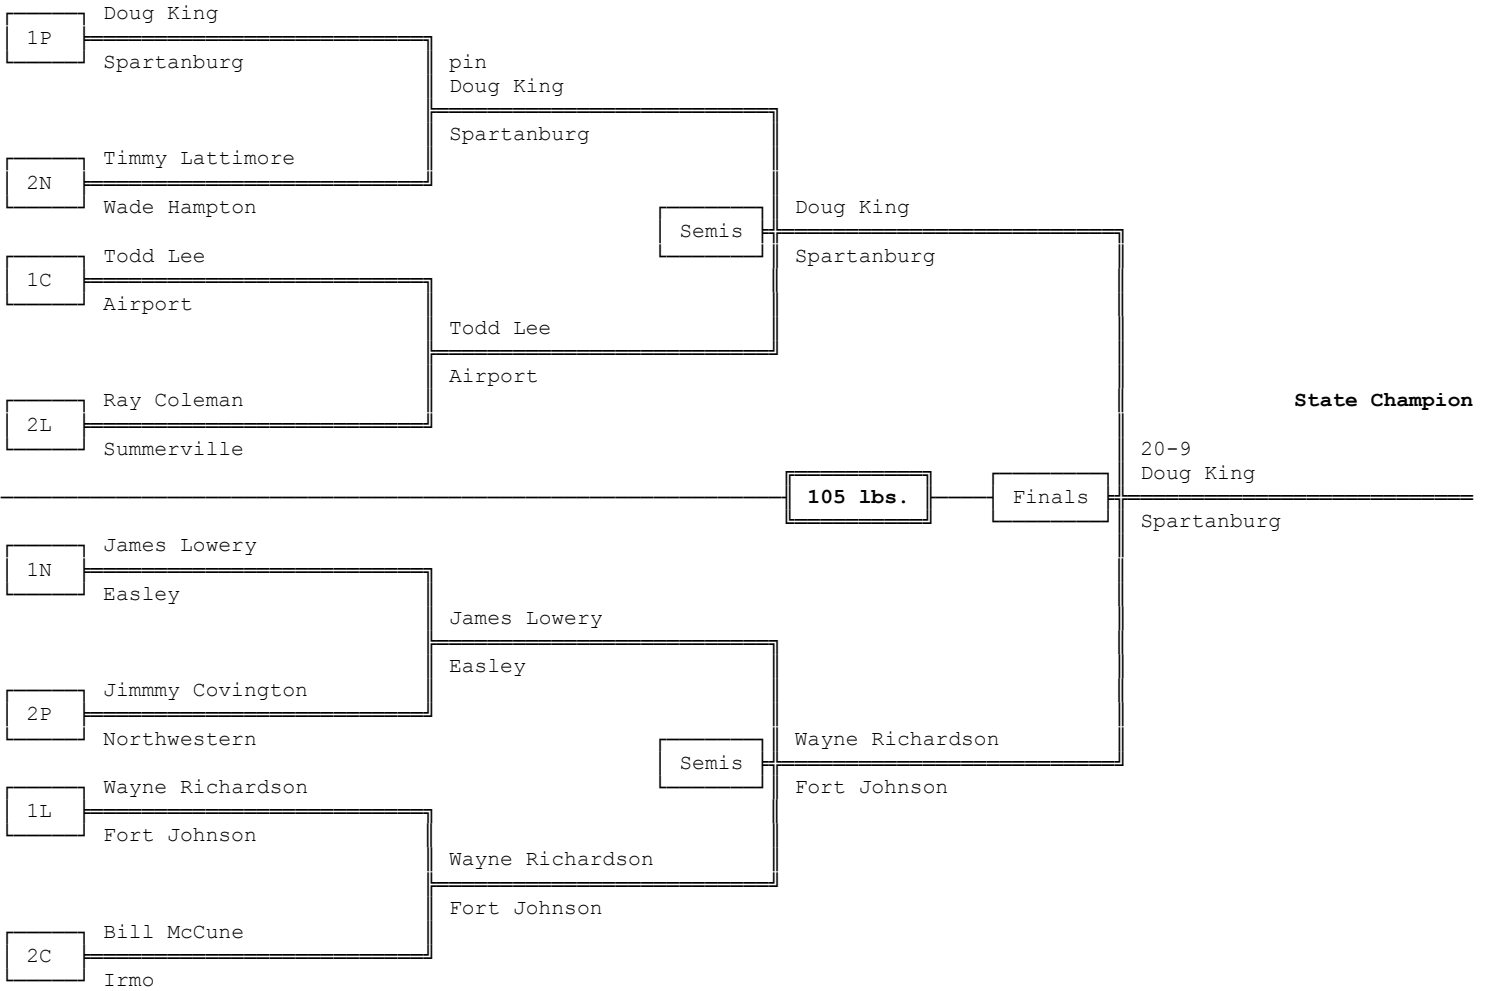

1974 4A-3A-2A-1A South Carolina High School State Wrestling Tournament

Championship Bracket - 105 lbs.