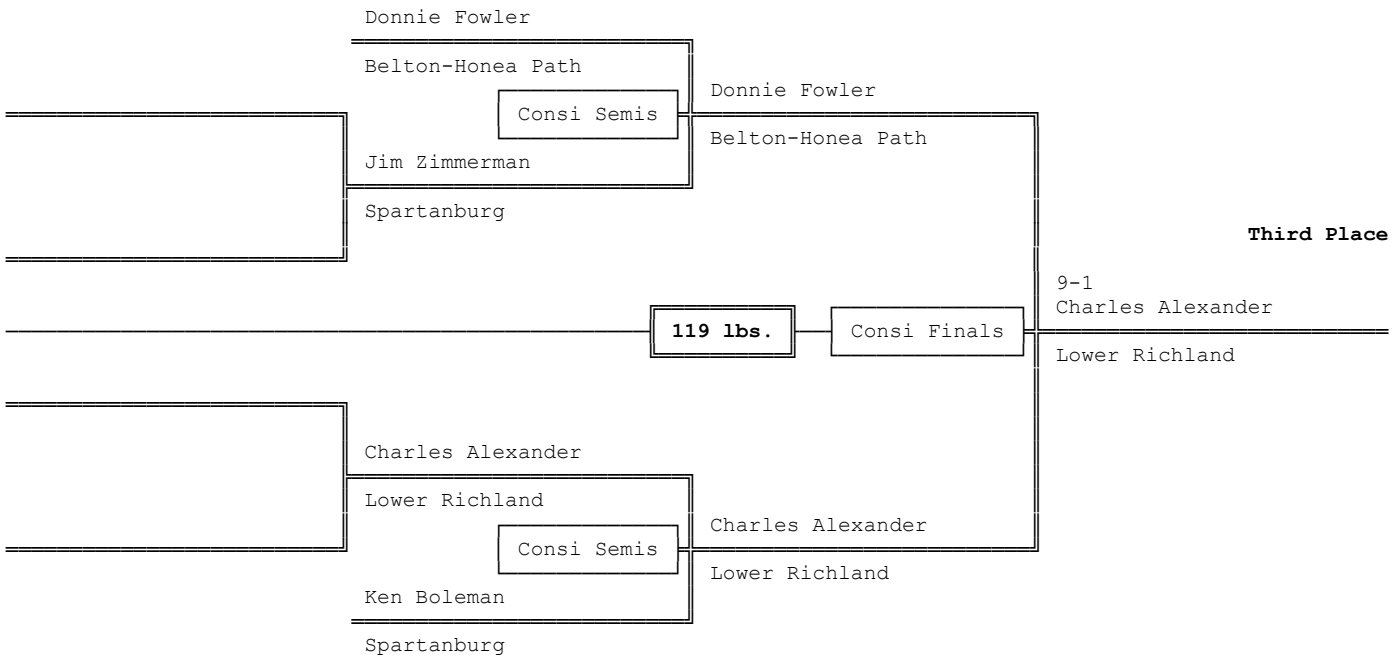

Consolation Bracket - 119 lbs.